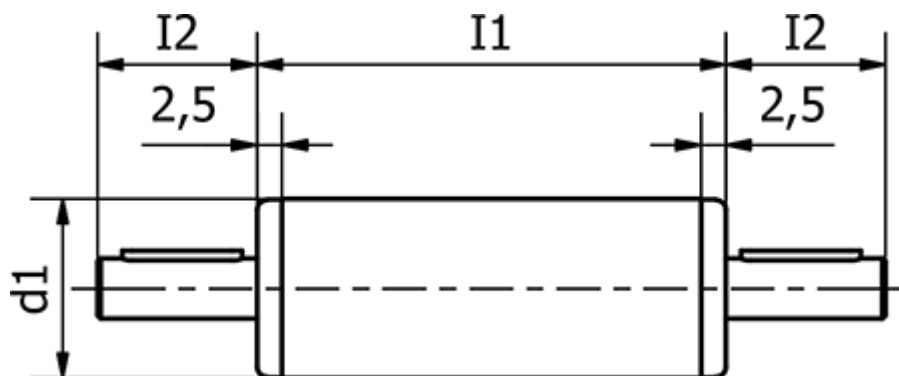

Article number: 203911847SCR

Description: E+G Connecting units - GN 391-18-47-SCR

Measures

* Length according to customer = *	
d_1	= 18
I_1	= 47
I_2	= 6
Weight (g)	= 60